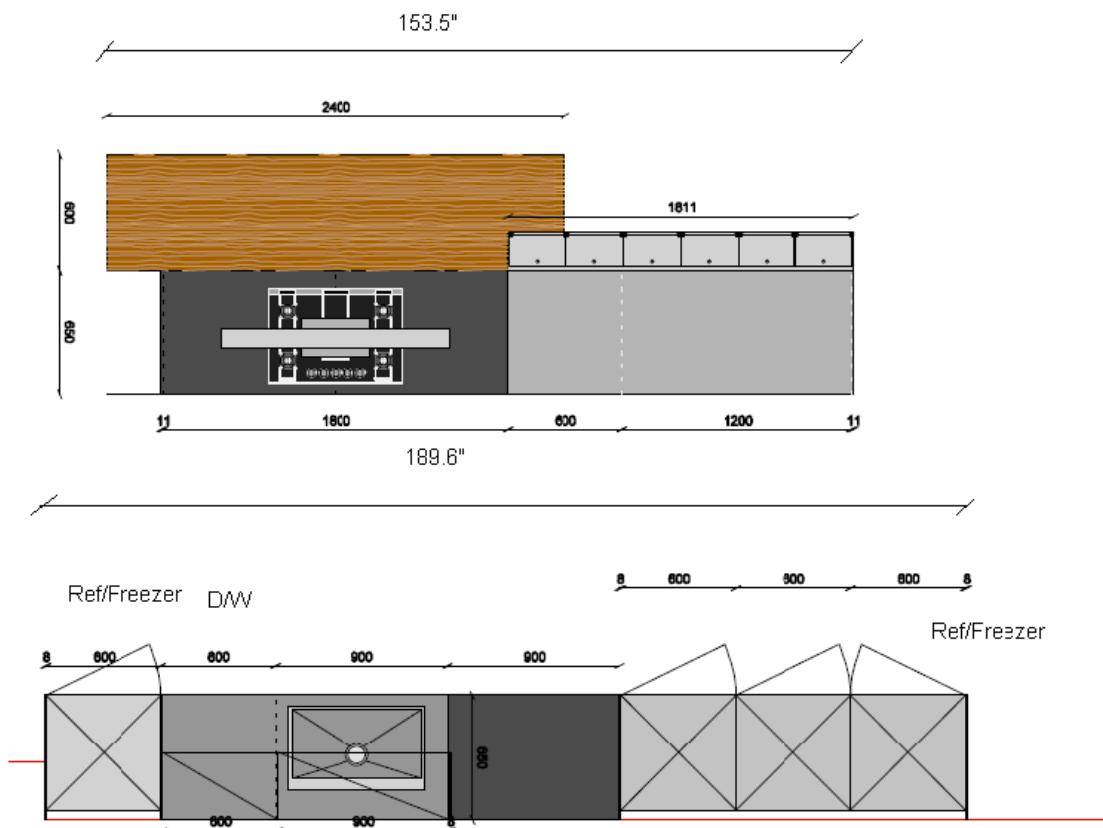

## Valcucine Artematica Glass and Cherry Display Kitchen On Sale

**Sale Price: \$44,599.80** Regular price \$106,190.00 (Save \$61,590.20)

Valcucine (made in Italy) modular natural cherry and glass kitchen with extruded aluminum frame construction: 2 fully-integrated Liebherr ref/freezers with one wall-hung, integrated Miele coffee system and Miele dishwasher, additional island cabinet storage, sink base drawers with recycling sorter bins, anti-drip aluminum edge at sink, countertops in stone composite, glass and laminate, large storage drawers and inserts, wood eating bar, stainless steel back channel with boxes for storage and electrical outlets.

OVERALL SIZE: 15'-75" long

*Not included: Cook top hood, backsplash, garbage disposal, sales tax, delivery and installation.*

Style and Form 4294 El Camino Real Los Altos, CA 94022 650 559 4701 [www.styleandform.com](http://www.styleandform.com)