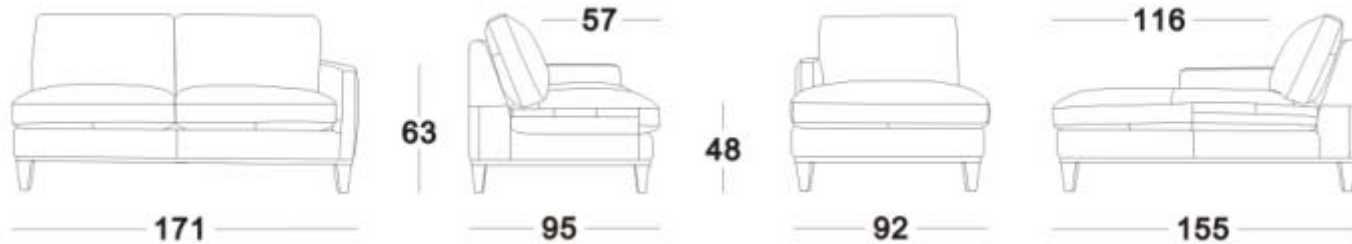

Rockway Chaise Sectional #1291 103.5" long x37.5 deep x61" chaise x35" high x24.75" arm height

O-3591 top grain mushroom leather (on floor), L016 dark walnut base, CAL Foam and CARB compliant **\$2,845.00**

DISPLAY SALE IN ELEPHANT-COLORED LEATHER \$1,423.00

Style and
FORM